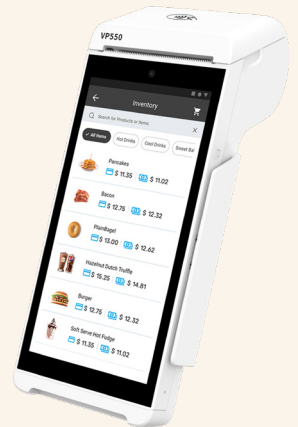

VL110

The Ultimate All-in-One POS

Large Scale 3.5" Touchscreen Display
GPRS / 4G and Wi-Fi Connectivity
Dual MID Supported Technology